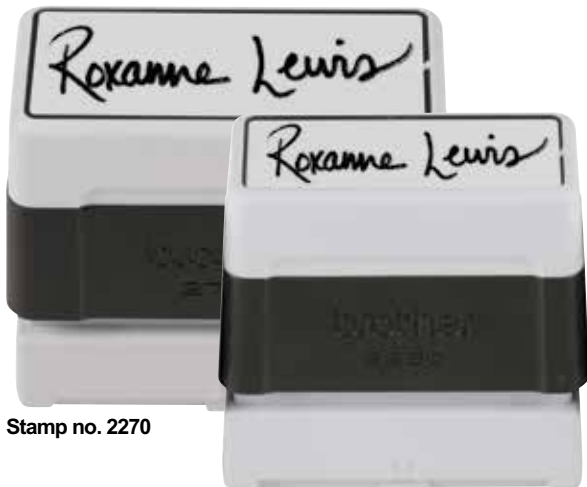

Stamp no. 2270

Stamp no. 2260

Stamp size: **1.06" x 2.76"**

Roxanne Lewis

Stamp no. **2770B** (Black)

Stamp size: **0.87" x 2.36"**

Roxanne Lewis

Stamp no. **2260B** (Black)