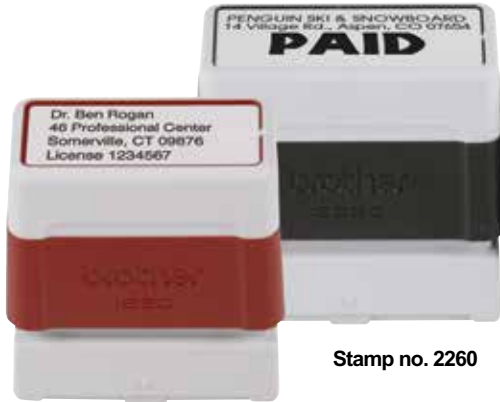

Office Address Stamps

Ideal For:

- Recording correspondence
- Documenting paperwork
- Return addresses

Stamp no. 1850

Stamp no. 2260

Stamp size: 0.71" x 1.97"

Dr. Ben Rogan
46 Professional Center
Somerville, CT 09876
License 1234567

Stamp no. **1850B** (Black)

Stamp no. **1850R** (Red)

Stamp size: 0.87" x 2.36"

PENGUIN SKI & SNOWBOARD
14 Village Rd., Aspen, CO 07654
PAID

Stamp no. **2260B** (Black)

Ideal For:

- "For Deposit Only" indications
- For restrictive endorsements
- For pre-approving customers